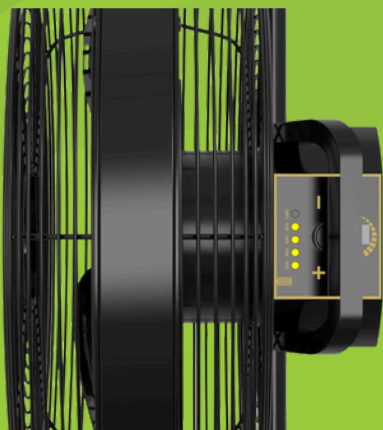

# RECHARGEABLE FANS

Meet the new **Solent Rechargeable Fans**, your go-to cooling solution for any situation! Perfect for indoor comfort, outdoor adventures, power outages, stuffy crawl spaces, and even musty roof spaces. Portable, powerful, and reliable. **Stay cool wherever you are!**

SIZES AVAILABLE  
300MM & 350MM

**Controls**  
On/Off Button with  
Variable Speed  
Control & Battery  
Life Indicator

**Storage Bag**  
Durable, easy-to-  
carry drawstring  
bag for storage &  
hassle-free  
transport

*Fans only  
available in Black*

## Features

- **Motor:** DC Technology 24 Volts 100% Copper
- **Low Power:** 36 Watt
- **Charging:** 3 Hours via AC/DC adaptor plug
- **Battery:** Long lasting Li-ion Battery. Run time on a fully charged battery - **300mm:** 2.9 hours on highest speed, 29 hours on lowest speed. **350mm:** 3.5 hours on highest speed, 52 hours on lowest speed
- **Tilt Adjustable Head:** Easily direct airflow where you need it most
- **USB Port:** For convenient device charging
- **Wireless & Portable:** Ideal for Loadshedding, Camping & Outdoors